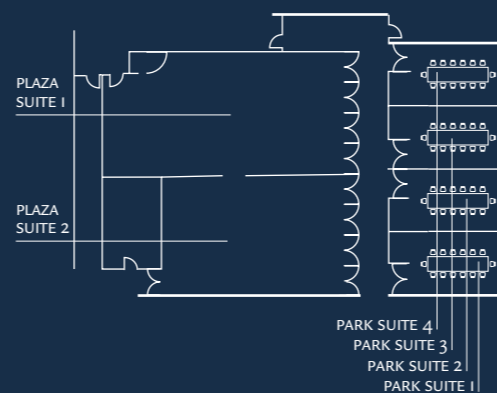

Connect with us online

parkplaza.com

#parkplaza

ROOM NAME	DIMENSION W X L X H (M)	SIZE (M ²)	THEATRE	BOARD ROOM	U-SHAPE	CLASS ROOM	CABARET DINNER	DINNER DANCE	RECEP- TION
PARK FLOOR									
PLAZA SUITE	14 x 16 x 3.4	217	160	-	-	70	80	150	250
PLAZA SUITE 1	14 x 8 x 3.4	112	125	-	30	60	48	80	130
PLAZA SUITE 2	11.3 x 7.5 x 3.4	85	-	-	10	-	-	60	100
PARK SUITE 1	6.4 x 4 x 3	25	20	12	10	15	-	-	-
PARK SUITE 2	6.4 x 4.1 x 3	26	20	12	10	15	-	-	-
PARK SUITE 3	6.4 x 4.1 x 3	26	20	12	10	15	-	-	-
PARK SUITE 4	6.4 x 4 x 3	25	20	12	10	15	-	-	-
PARK SUITES 1 & 2	6.4 x 8.1 x 3	44	50	24	15	30	-	24	50
PARK SUITES 3 & 4	6.4 x 8.1 x 3	44	50	24	15	30	-	24	50
PARK SUITE 1-3	6.4 x 12.2 x 3	66	75	36	20	45	-	36	75
PARK SUITE 1-4	6.4 x 16.2 x 3	87	120	48	28	60	36	48	100
FIRST FLOOR									
CIVIC SUITE 1	8.4 x 3.8 x 2.7	32	30	20	15	-	-	-	-
CIVIC SUITE 2	8.4 x 3.8 x 2.7	32	30	20	15	-	-	-	-
CIVIC SUITE 3	8.4 x 3.8 x 2.7	32	30	20	15	-	-	-	-
CIVIC SUITE 4	8.4 x 3.8 x 2.7	32	30	20	15	-	-	-	-
CIVIC SUITE 5	13 x 3.94 x 2.7	51	60	30	25	18	20	30	50
GROUND FLOOR									
KUKU	17.72 x 8.12 x 4.40	143	-	-	-	-	-	-	160

GROUND FLOOR

CONFERENCE LEVEL 1

PARK PLAZA CARDIFF

THE PERFECT BASE
FROM WHICH TO EXPLORE
THE DELIGHTS OF THE
WELSH CAPITAL.

parkplaza.com/cardiff

PARK PLAZA CARDIFF

SITUATED ON GREYFRIARS ROAD IN THE CITY CENTRE, THE CONTEMPORARY PARK PLAZA CARDIFF COMBINES SPACIOUS ACCOMMODATION WITH SUPERB FACILITIES AND SPECIALLY-COMMISSIONED ARTWORK. CLOSE TO ICONIC ATTRACTIONS INCLUDING THE PRINCIPALITY STADIUM AND CARDIFF CASTLE.