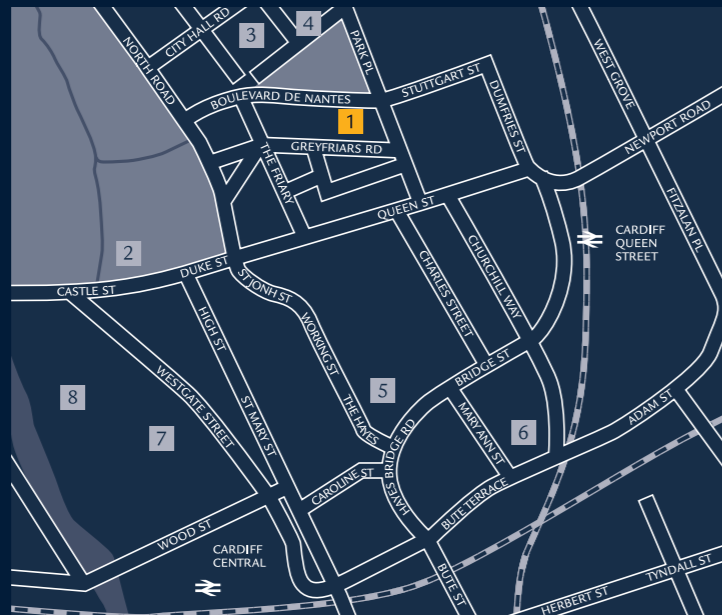

PARK PLAZA CARDIFF

SITUATED ON GREYFRIARS ROAD IN THE CITY CENTRE, THE CONTEMPORARY PARK PLAZA CARDIFF COMBINES SPACIOUS ACCOMMODATION WITH SUPERB FACILITIES AND SPECIALLY-COMMISSIONED ARTWORK. CLOSE TO ICONIC ATTRACTIONS INCLUDING THE PRINCIPALITY STADIUM AND CARDIFF CASTLE.

Regarded as one of the UK's premier cities, Cardiff offers a rich mix of history, culture, shopping and nightlife. From historic attractions such as Cardiff Castle and the National Museum of Wales to the legendary Principality Stadium there's something for everyone. Cardiff offers a choice of charming Edwardian and Victorian arcades with bespoke boutiques and ultra-modern shopping centres with designer brands and high-street fashion.

From its location in the heart of the city, Park Plaza Cardiff places the very best of the Welsh capital at guests' fingertips. Contemporary in design and furnishing, the hotel provides all the facilities for a fun-filled visit to a city replete with ancient history, sporting excellence, romantic ambience and world-class leisure.