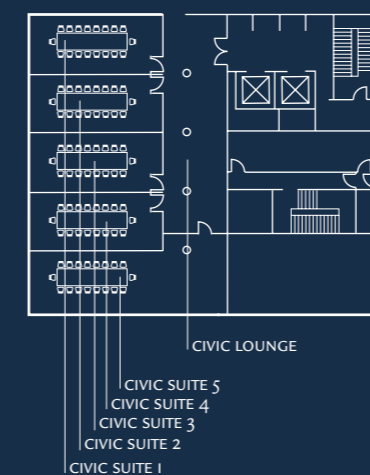

CONFERENCE LEVEL 1

PARK PLAZA CARDIFF

THE PERFECT BASE
FROM WHICH TO EXPLORE
THE DELIGHTS OF THE
WELSH CAPITAL.

parkplaza.com/cardiff