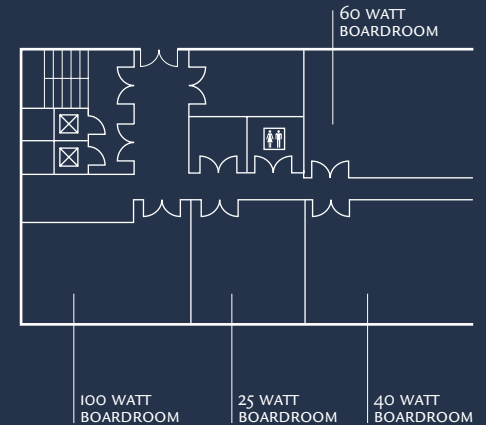

CONFERENCE FLOOR

Boardroom