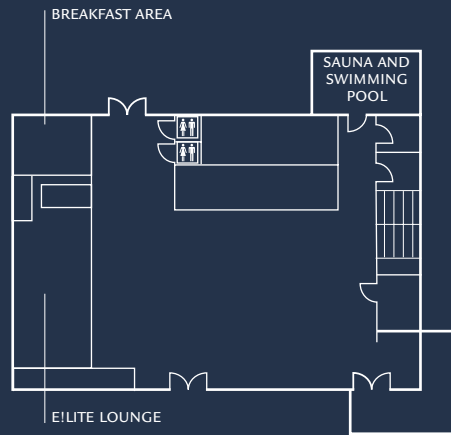

MEETINGS AND EVENTS

Park Plaza Eindhoven is the ideal venue for small business meetings and training events, with three meeting rooms for up to 75 delegates and a state-of-the-art boardroom. All meeting rooms enjoy natural daylight and offer audiovisual equipment on demand. Casual meetings and networking events can be hosted in the E!Lite Lounge, and the hotel has onsite private parking for meeting delegates.

ROOM NAME	DIMENSION W X L X H (M)	SIZE (M²)	THEATRE	BOARD ROOM	U-SHAPE	CLASS ROOM	CABARET DINNER	DINNER DANCE	RECEP- TION
CONFERENCE FLOOR									
25 WATT BOARDROOM	8.0 x 7.0 x 3.0	56	30	20	15	20	25	-	-
40 WATT BOARDROOM	11.0 x 8.0 x 3.0	88	75	35	30	40	50	-	-
60 WATT BOARDROOM	11.0 x 8.0 x 3.0	88	75	35	30	40	50	-	-
100 WATT BOARDROOM	10.0 x 7.0 x 3.0	70	-	20	-	-	-	-	-

GROUND FLOOR