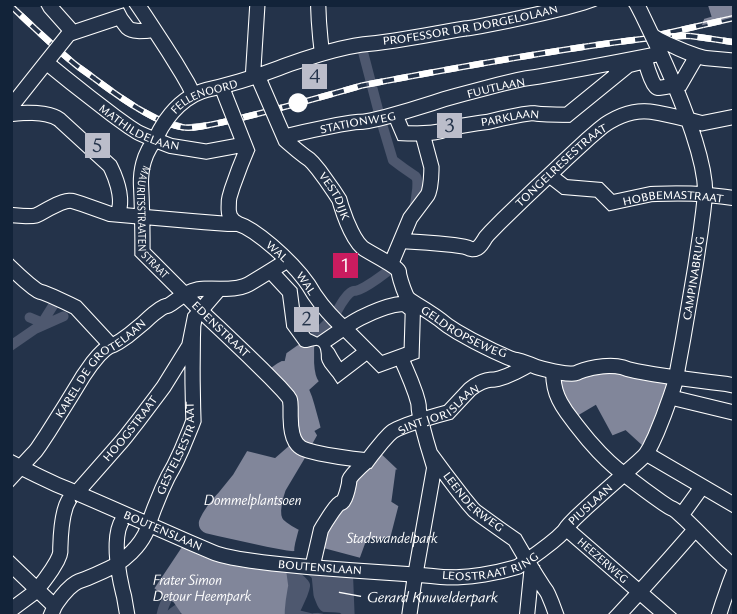

PARK PLAZA EINDHOVEN

LOCATED IN THE CENTRE OF EINDHOVEN, MINUTES FROM THE PHILIP'S HIGH TECH CAMPUS, PARK PLAZA EINDHOVEN IS CLOSE TO THE CITY'S LEADING ATTRACTIONS. PERFECT FOR BUSINESS AND LEISURE GUESTS, THE HOTEL IS WITHIN WALKING DISTANCE OF STRATUMSEIND'S BARS AND RESTAURANTS.

One of the oldest towns in the Netherlands, Eindhoven is now a very modern city. Its growth and development have been very closely linked to Philips, the lighting and electronics giant – so much so that Eindhoven gained the title of 'Lichtstad' ('City of Light'). Complexes such as the Lichttoren, the Admirant and the Witte Dame, as well as Philips' first Incandescent Lamp Factory of 1891, showcase Eindhoven's industrial heritage. And now former factory buildings are being transformed into the bustling creative heart of the city, which is building a reputation for design.

History abounds at the city's 140 Rijksmonumenten (National Heritage Sites) and the Historic Open Air Museum, while open spaces such as the Genneper Parks provide ample opportunities to relax and enjoy nature.

Geldropseweg 17, 5611 SC Eindhoven

T: +31 (0) 40 214 6523 F: +31 (0) 40 212 1555

ppmeetings@pphe.com

parkplaza.com/eindhoven

1 PARK PLAZA EINDHOVEN

2 MODERN ARTS
VAN ABBE MUSEUM

3 EFFENAAR MUSIC CENTRE
& HEUVEL GALERIJ

4 CENTRAL STATION

5 PSV EINDHOVEN STADIUM