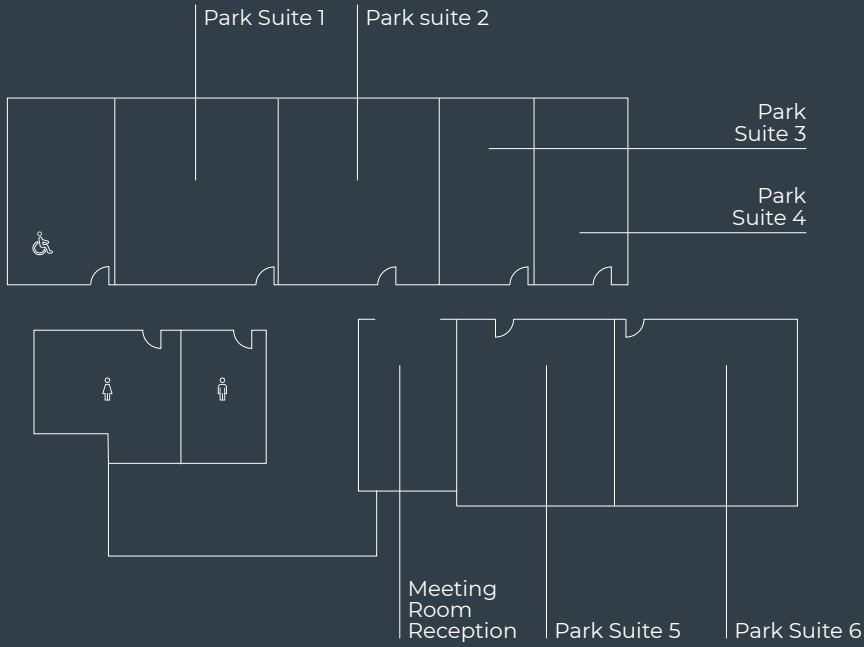

RESTAURANT & BAR

**2**

OUTSIDE TERRACES

# Floor Plans

## Ground Floor

# Capacities

ROOM NAME	DIMENSION WXLXH	SIZE M <sup>2</sup>	THEATRE	BOARD ROOM	U SHAPE	CLASS ROOM	CABARET	DINNER	DINNER DANCE	RECEP- TION
<b>GROUND FLOOR</b>										
Park Suite 1	5.0x7.0x2.8	35.00	40	18	15	18	24	30		40
Park Suite 1-2	5.0x14.0x2.8	70.00	90	36	33	36	48	60		80
Park Suite 1-3	5.0x17.5x2.8	87.50	120	42	45	45	72	80	70	100
Park Suite 1-4	5.0x20.6x2.8	103.00	140	48	51	51	96	110	100	100
Park Suite 2	5.0x7.0x2.8	35.00	40	16	15	18	24	30		40
Park Suite 2-3	5.0x10.0x2.8	52.50	70	24	27	18	40	40		60
Park Suite 2-4	5.0x13.6x2.8	68.00	90	36	33	36	48	60		80
Park Suite 3	5.0x3.5x2.8	17.50	20	12		9				20
Park Suite 3-4	5.0x6.6x2.8	33.00	40	18	15	12	24	30		40
Park Suite 4	5.0x3.1x2.8	15.50	20	12		9				20
Park Suite 5	4.9x7.0x2.8	34.30	40	18	15	18	24	30		40
Park Suite 5 + Pantry	4.9x10.4x2.8	50.90	40	18	15	18	24	30		40
Park Suite 6	4.9x7.0x2.8	34.30	40	18	15	18	24	30		40
Park Suite 5-6	4.9x14.0x2.8	68.60	90	36	33	45	48	60		120
Executive Lounge			40	18	15	18	32			