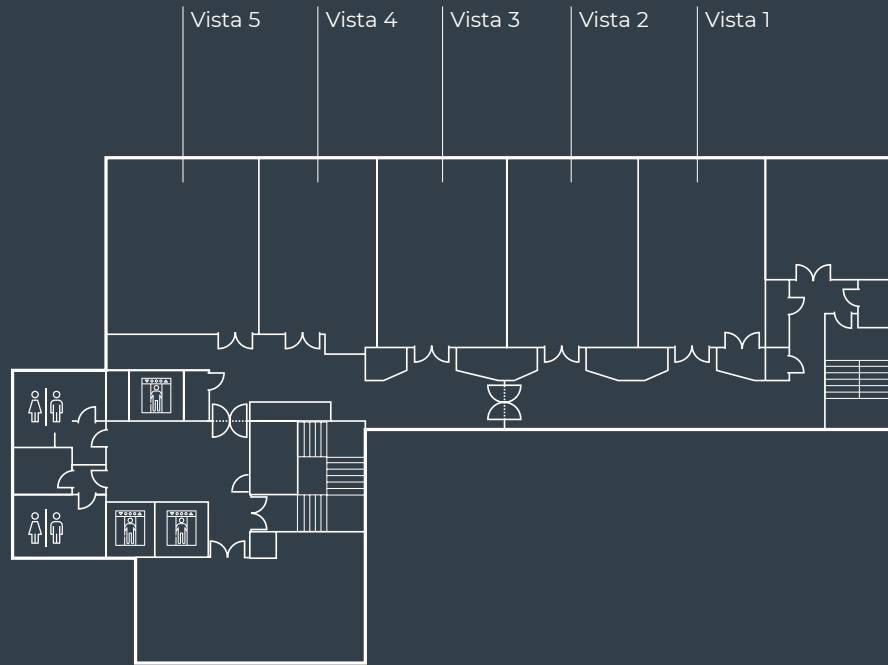

400 m²

MEETING
SPACE

200

GUEST
CAPACITY

CARBON NEUTRAL
MEETINGS

FULL
AV CAPABILITIES

178

GUEST
BEDROOMS

1

RESTAURANT
& BAR

Floor Plans

Eleventh Floor

Upper Ground Floor

Capacities

ROOM NAME	DIMENSION WXLXH	SIZE M ²	THEATRE	BOARD ROOM	U SHAPE	CLASS ROOM	CABARET	DINNER	DINNER DANCE	RECEP- TION
11th Floor										
Vista 1	9.0 x 6.0 x 2.2	54.00	45	14	16	18	24	30	-	20
Vista 2	9.0 x 6.0 x 2.2	54.00	45	14	16	18	24	30	-	20
Vista 3	9.0 x 6.0 x 2.2	54.00	45	14	16	18	24	30	-	20
Vista 4	9.0 x 5.0 x 2.2	45.00	45	14	16	18	24	30	-	50
Vista 5	9.0 x 7.0 x 2.2	63.00	50	16	20	22	32	40	-	40
Vista 1 & 2	9.0 x 12.0 x 2.2	108.00	100	30	28	36	48	70	50	70
Vista 3 & 4	9.0 x 11.0 x 2.2	99.00	90	30	24	36	48	70	50	70
Vista 1, 2 & 3	9.0 x 18.0 x 2.2	162.00	135	40	32	54	72	110	90	110
Vista 1-4	9.0 x 23.0 x 2.2	207.00	200	40	38	72	120	180	170	180
Plaza Suite	10 x 13 x 2.2	130.00	90	24	26	38	72	80	60	80