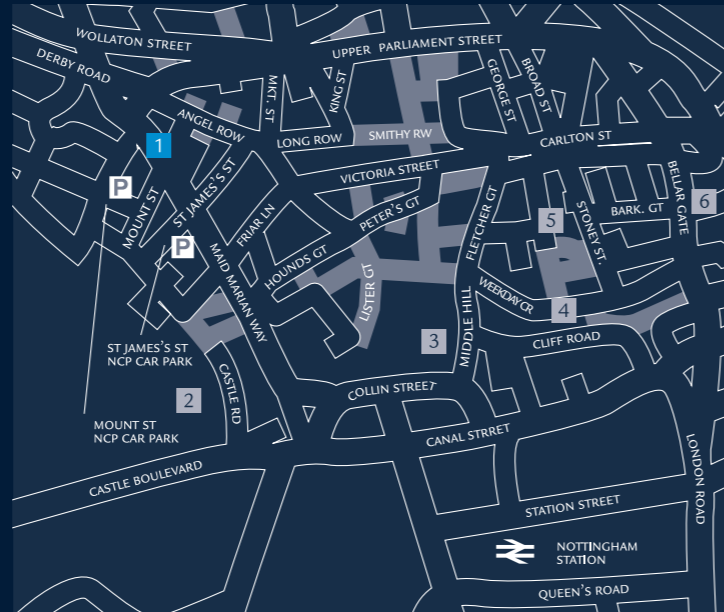

PARK PLAZA NOTTINGHAM

LOCATED ON MAID MARIAN WAY, JUST HALF A MILE FROM THE MAIN RAILWAY STATION AND ONLY 12 MILES FROM EAST MIDLANDS AIRPORT, PARK PLAZA NOTTINGHAM OFFERS CONTEMPORARY ACCOMMODATION, IDEAL FOR BUSINESS AND LEISURE TRAVELLERS.

A fascinating blend of mythology, history and culture, Nottingham is now a UNESCO City of Literature and is officially the 'Home of English Sport'. Synonymous with the tale of Robin Hood, the city is also renowned for its industrial heritage and its links with literary heavyweights Lord Byron and DH Lawrence.

Just 100 metres from Old Market Square, Park Plaza Nottingham is within easy reach of the city's key attractions, including Nottingham Castle, the Lace Market, Motorpoint Arena Nottingham, Trent Bridge and the City Ground, home to Nottingham Forest FC. Nottingham's array of shops, restaurants and nightlife are also on the doorstep, and direct trams from the railway station to the city centre run every three minutes. Park Plaza Nottingham also offers 28 car parking spaces on-site.

41 Maid Marian Way, Nottingham NG1 6GD

T: +44 (0) 844 415 6730 F: +44 (0) 844 415 6731

ppnreception@pphe.com

parkplaza.com/nottingham

- **1** PARK PLAZA NOTTINGHAM
- **2** NOTTINGHAM CASTLE
- **3** THE CAVES OF NOTTINGHAM
- **4** THE GALLERIES OF JUSTICE
- **5** THE LACE MARKET
- **6** CAPITAL FM ARENA