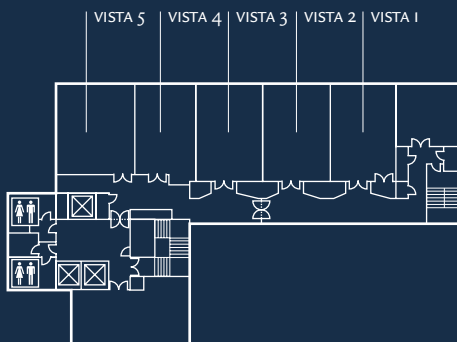

ELEVENTH FLOOR