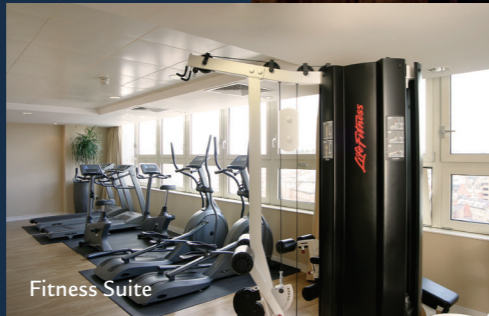

Presidential Suite

GUEST ROOMS AND FACILITIES

Each of the hotel's 178 stylish guest rooms is spacious, tastefully designed and fully air-conditioned. All rooms feature free high speed Wi-Fi, USB charging points, and plasma TVs with Sky Sports, movie and music channels on demand. There are also tea and coffee making facilities, laptop safe, mini bar, iron and ironing board and a large work area.

Executive level guests also receive a luxury bathrobe and slippers, plus an executive tray with additional amenities and mineral water.

Complimentary high speed Wi-Fi is available throughout the hotel.

All guests are welcome to use the hotel's Fitness Suite on the 11th floor with weight-resistance machines and cardiovascular equipment, luxury towels and ice cold water.

Executive Room

Light Bar

Fitness Suite