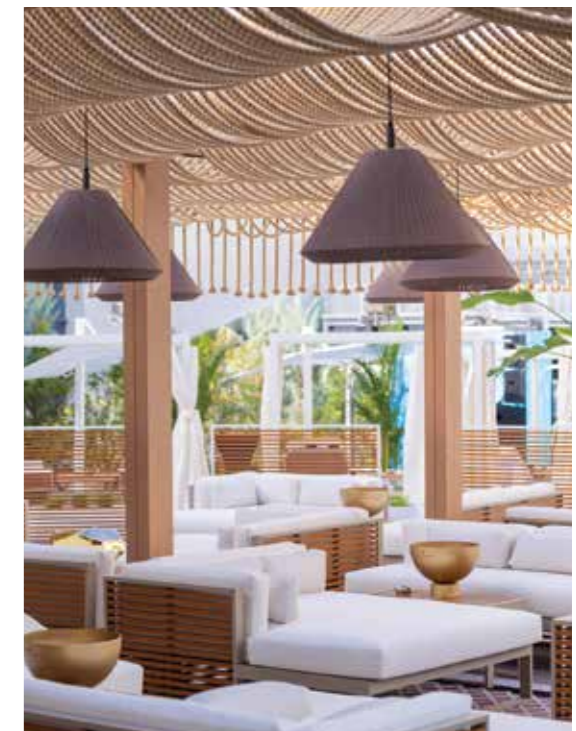

NAMI BEACH

NAMI BEACH CLUB & MORE

An exclusive, complete summertime experience – a sophisticated urban haven, bringing the atmosphere of a premium beach vacation in the heart of the Capital. Sip on handcrafted cocktails, savor gourmet delights, and mingle with the city's elite as you bask in the vibrant ambiance of our stylish poolside setting.

NAMI BEACH CLUB & MORE area combines a variety of different setting: sunbeds by the pool, designated VIP areas, dedicated family area with specially designed booths, lounge and Shisha area, tailor-made for everyone's needs. NAMI BEACH CLUB & MORE also hosts the largest outdoor swimming pool in the center of Bucharest, as well as the largest heated outdoor jacuzzi in the city. Families can enjoy the experience in a specially arranged area, featuring a children's playground, unique in Bucharest.

The Beach Club is opened only during summertime.

CLUB & MORE

[< MAIN MENU >](#)