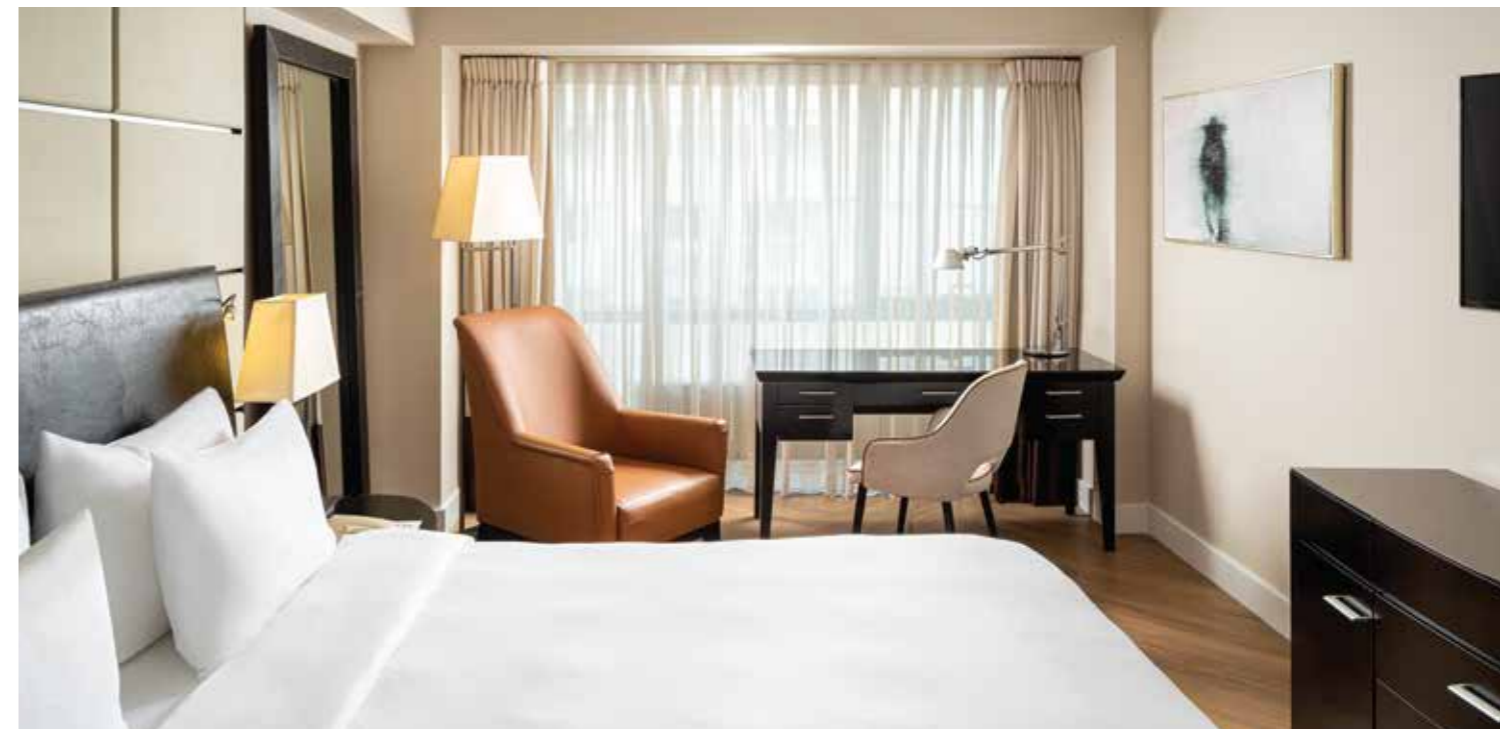

SUPERIOR

ROOM FEATURES:

Twin and king-size beds available, work desk, individual climate control, designed in warm brown and beige tones, avenue and garden view (when available), spacious bathroom with both elegant bathtub and separate walk-in shower. Approximate size: 30 square meters.

INTERNET AND ENTERTAINMENT:

Free High-Speed internet, WI-FI 6 available on meeting rooms area, TV channels.

SERVICES:

Super Breakfast Buffet, free access to World Class (indoor pool, outdoor Jacuzzi, sauna, gym and fitness centre), room service and concierge.

AMENITIES:

Espresso machine and tea making facilities, complimentary mini bar per stay, hairdryer, premium bathroom cosmetics, bathrobe and slippers, iron and ironing board, in-room safe.

ROOM

< MAIN MENU >