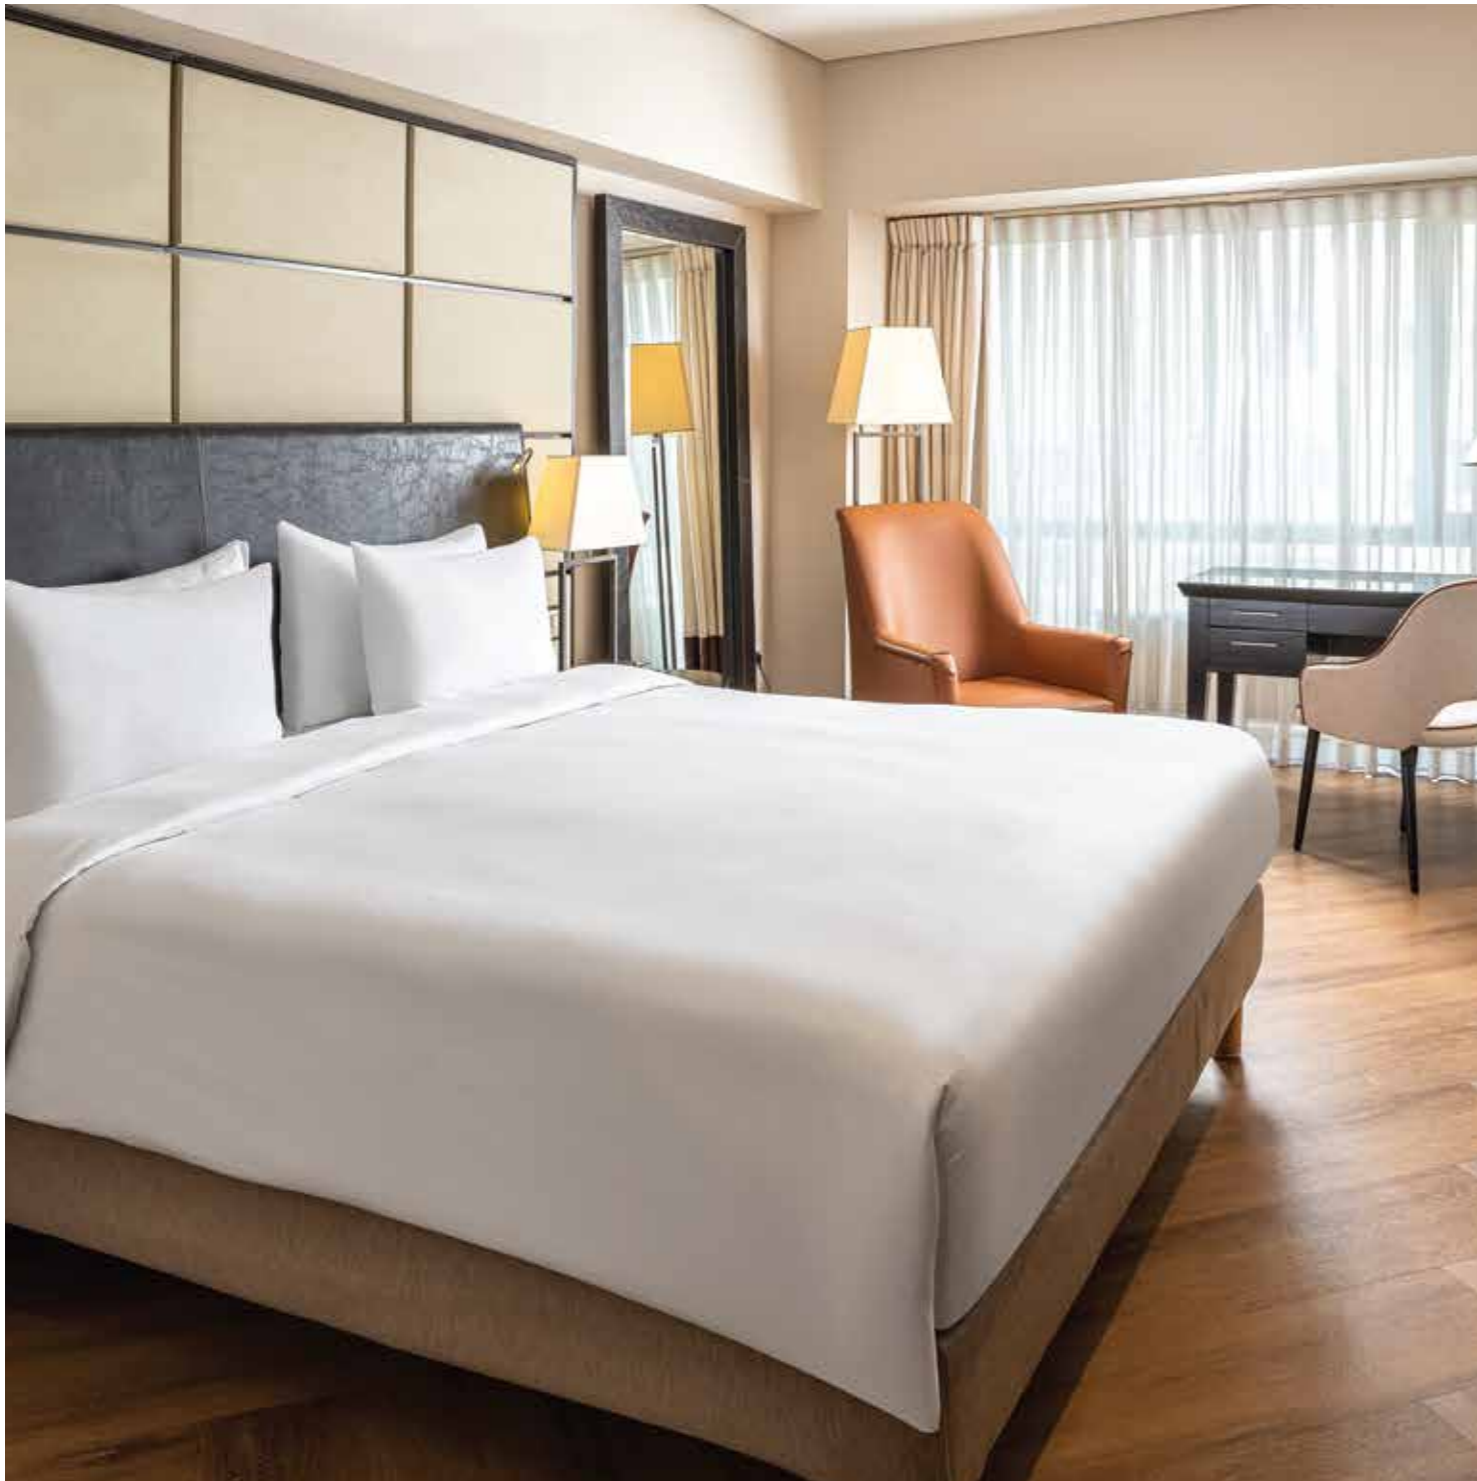

A modern hotel room with a bed, a large floral artwork, and an orange armchair. The room features a bed with white linens and pillows, a large framed artwork of a woman's face with flowers, and a bright orange tufted armchair. The lighting is warm and contemporary.

ROOMS SELECT

STANDARD ROOM

SUPERIOR ROOM

PREMIUM ROOM

EXECUTIVE ROOM – LOUNGE ACCESS

JUNIOR SUITE – LOUNGE ACCESS

SUITE – LOUNGE ACCESS

EXECUTIVE APARTMENT – LOUNGE ACCESS

ROYAL SUITE

PRESIDENTIAL SUITE

YOUR PREFERENCE

STANDARD

ROOM FEATURES:

Twin, queen and king-size beds available, work desk, bathroom with bath tub with hand-held shower and rain head, individual climate control, designed in warm brown and beige tones, avenue and garden view (when available). Approximate size: 28 square meters.