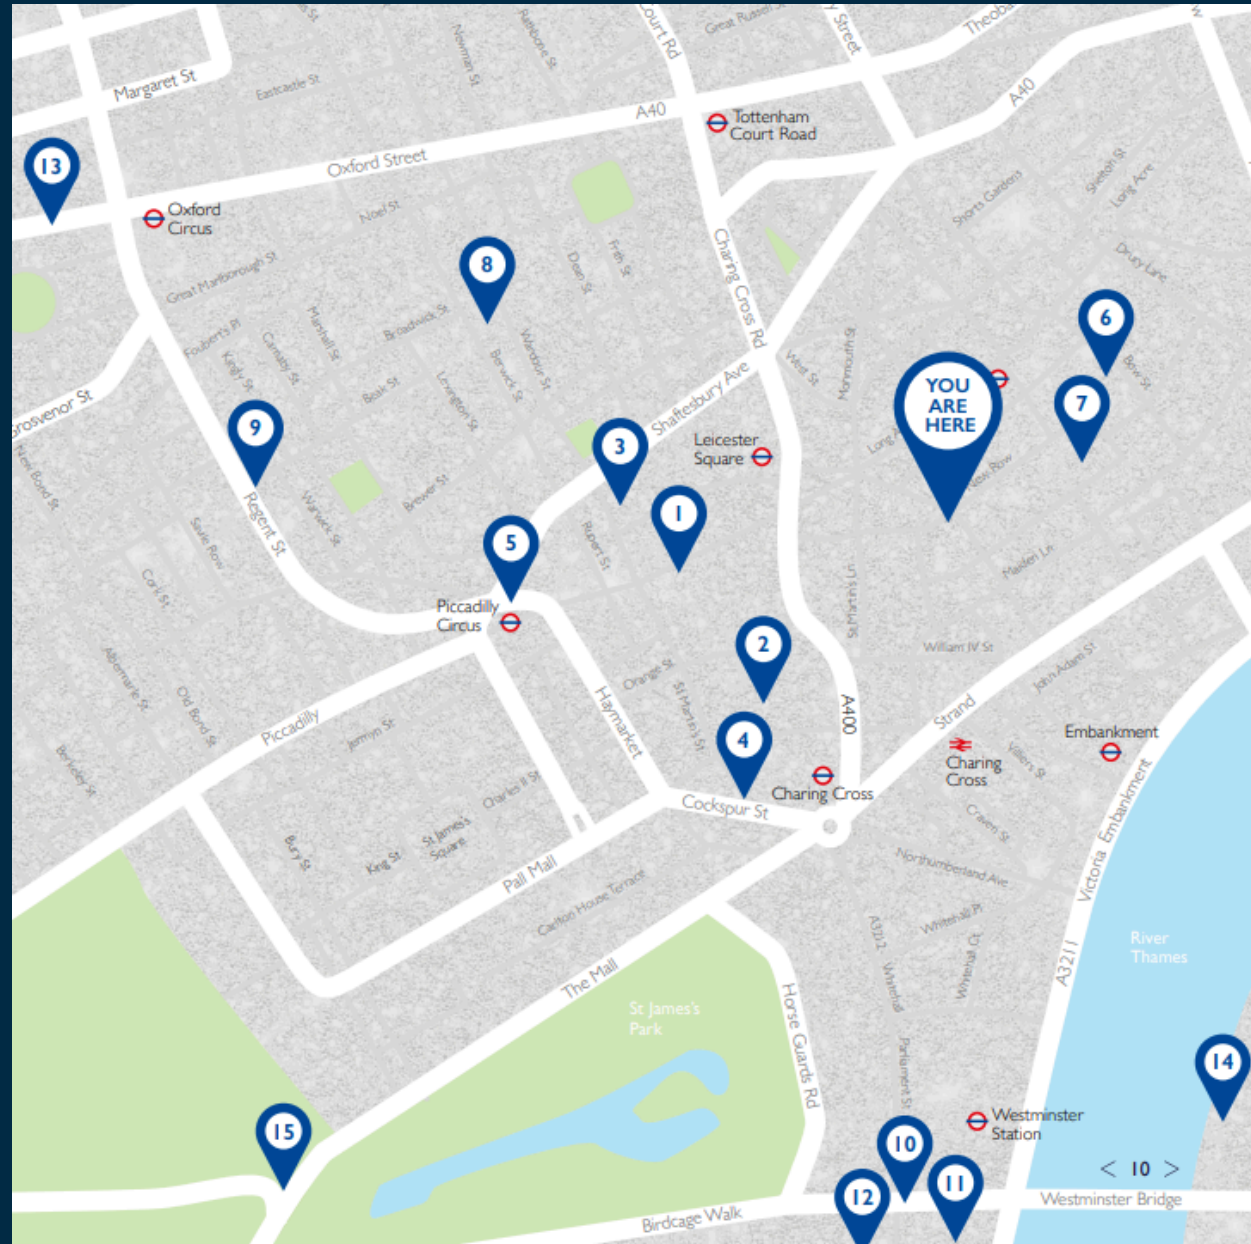

### UNDERGROUND

Leicester Square  
(Piccadilly and Northern Lines)  
Piccadilly Circus  
(Bakerloo and Piccadilly Lines)

### TRAINS

Waterloo (1 mile)  
King's Cross St. Pancras  
Eurostar (2 miles)  
Charing Cross (7 mins walk)

### AIRPORT

City Airport (10 miles)  
Heathrow (18 miles)  
Gatwick (28 miles)  
Luton (35 miles)  
Stansted (37 miles)

## POINTS OF INTEREST

1. Leicester Square (where hotel is based)
2. The National Gallery (2 mins walk)
3. China Town (3 mins walk)
4. Trafalgar Square (4 mins walk)
5. Piccadilly Circus (5 mins walk)
6. Royal Opera House (10 mins walk)
7. Covent Garden Piazza (8 mins walk)
8. Soho (10 mins walk)
9. Regent Street (12 mins walk)
10. Houses of Parliament (15 mins walk)
11. Big Ben (16 mins walk)
12. Westminster Abbey (18 mins walk)
13. Oxford Street (18 mins walk)
14. London Eye (20 mins walk)
15. Buckingham Palace (20 mins walk)