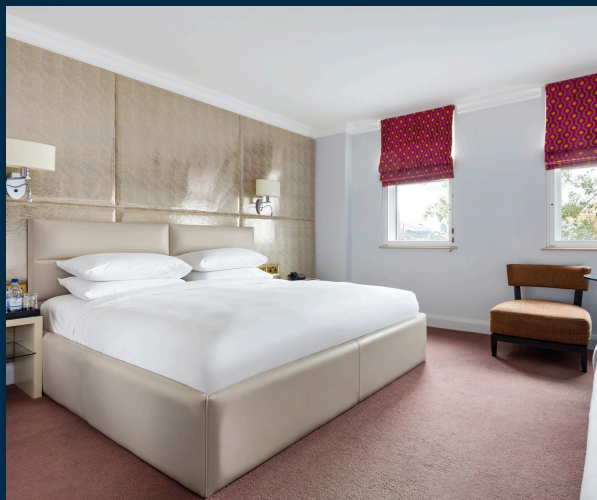

STAY WITH US

BRING THE FESTIVITIES TO A CLOSE WITH AN OUTSTANDING LONDON HOTEL EXPERIENCE FOR YOUR GUESTS.

Radisson Blu London's collection of hotels are set in the best locations and feature supremely comfortable bedrooms, 24-hour gyms and wonderful breakfasts.

FESTIVE STAYS