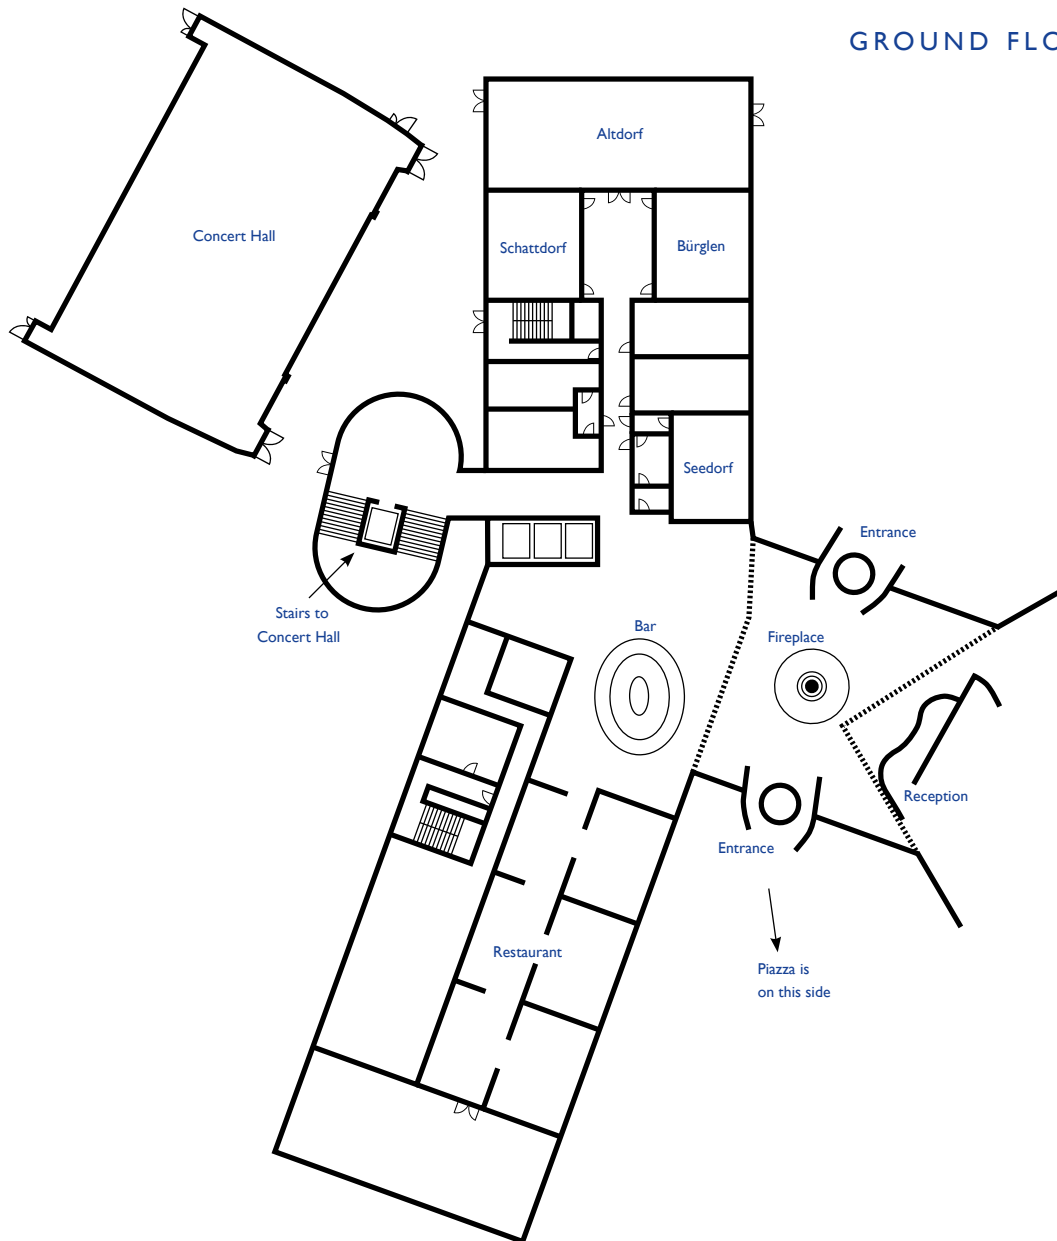

GROUND FLOOR

MEETING ROOMS - GROUND FLOOR

MEETING ROOM	m ²	Theatre	Boardroom	Parliament	U-shape	Banquet	Cabaret
Altdorf	142	100	32	56	40	60	42
Bürglen	49	39	14	17	17	30	18
Schattdorf	49	39	14	17	17	30	18
Altdorf + Bürglen + Schattdorf	-	-	-	-	-	50	-
Erstfeld	29	-	12	-	-	-	-
Flüelen	29	-	12	-	-	-	-
Seedorf	37	28	16	17	16	20	14
CONCERT HALL - I							
Concert Hall	477	700	-	200	-	324	270