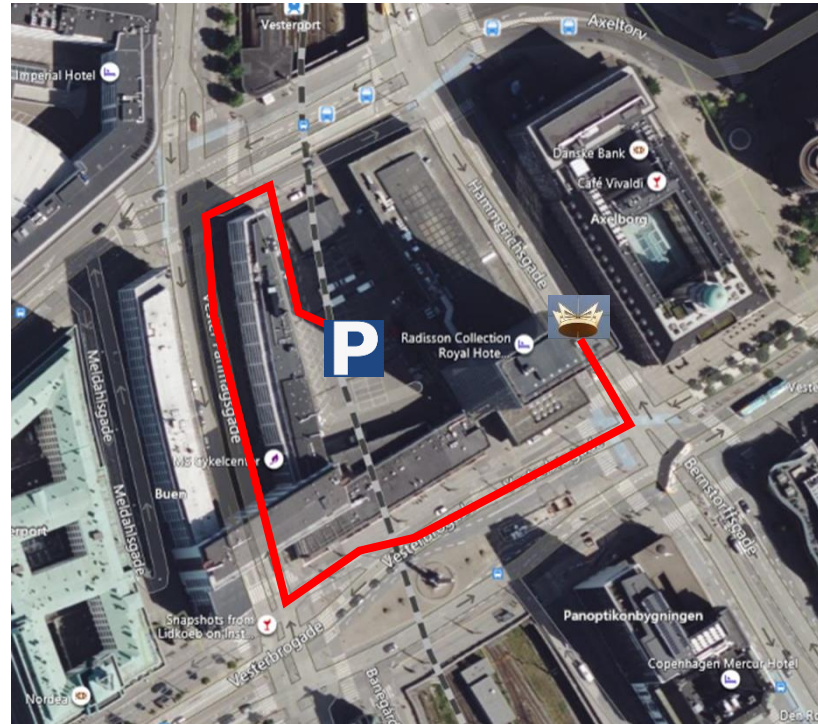

Dear Guest,

Welcome to the Radisson Collection Royal Hotel in Copenhagen.

The Royal Carpark is in the **inner courtyard behind the hotel**. You can park the car in the **open-air carpark** or use the **parking garage** with direct access to the hotel via lift.

Please see below Map with directions.

Hotel Entrance

Turn right (second lane)

Turn right

Turn right (first lane)

Turn right (before SiXT Car Rental)

Reminder

The carpark is managed by ParkZone and you pay either via the payment machines at the location or via the EASYPARK App or if you are staying with us directly at the hotel.