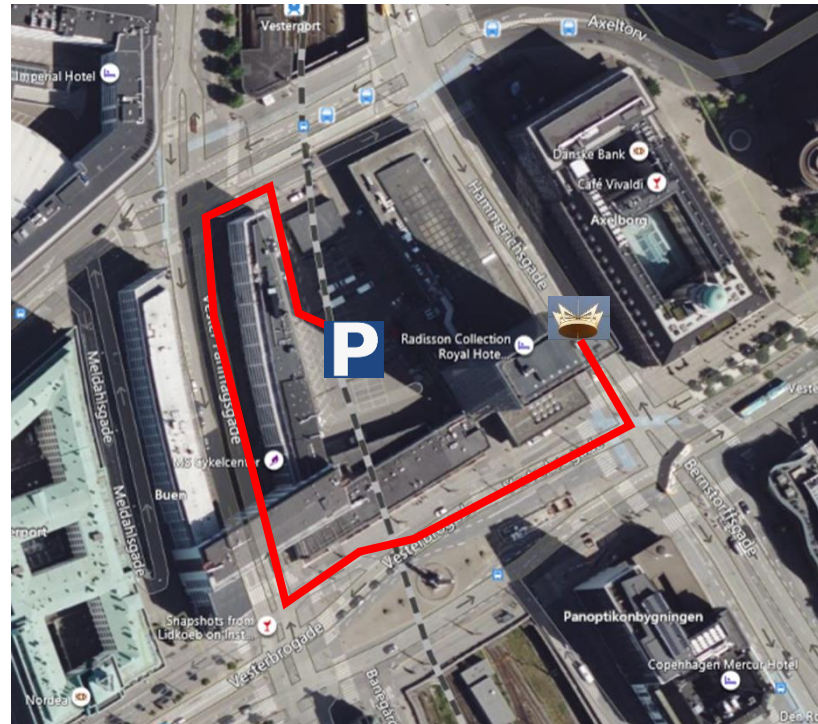

Dear Guest,

Welcome to the Radisson Collection Royal Hotel in Copenhagen.

The Royal Carpark is in the **inner courtyard behind the hotel**. You can park the car in the **open-air carpark** or use the **parking garage** with direct access to the hotel via lift.

Please see below Map with directions.

Hotel Entrance

Turn right (second lane)

Turn right

Turn right (first lane)

Turn right (before Hertz)

Reminder

The carpark is managed by ParkZone and you pay either via the payment machines at the location or via the EASYPARK App or if you are staying with us directly at the hotel.