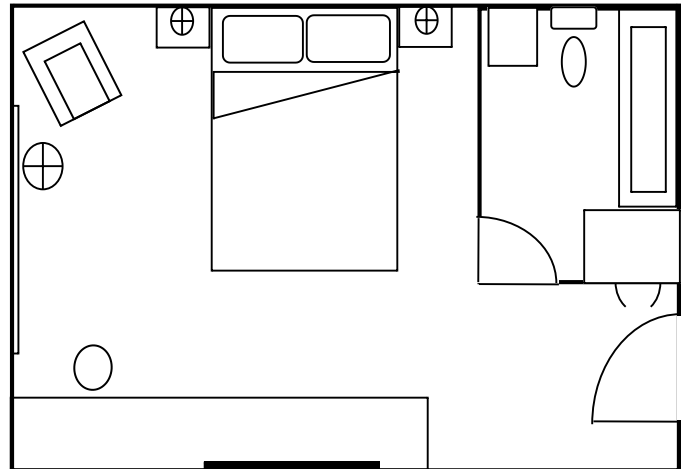

SIMPLY DELIGHTFUL

Double Queen Guest Room
Riverside Views* (28x12 = 336 sq. ft.)

King Guest Room
Cityside Views* (24x12 = 288 sq. ft.)

*Guest room diagrams are not to scale and are for informational purposes only.