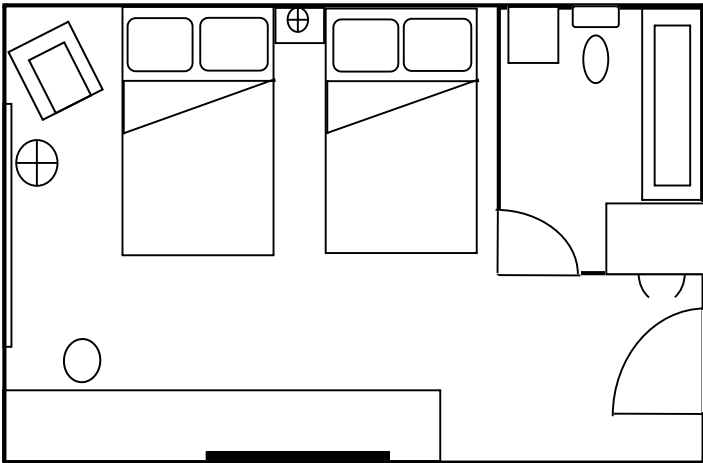

SIMPLY DELIGHTFUL

Double Queen Guest Room
Riverside Views* (28x12 = 336 sq. ft.)

King Guest Room
Cityside Views* (24x12 = 288 sq. ft.)

*Guest room diagrams are not to scale and are for informational purposes only.